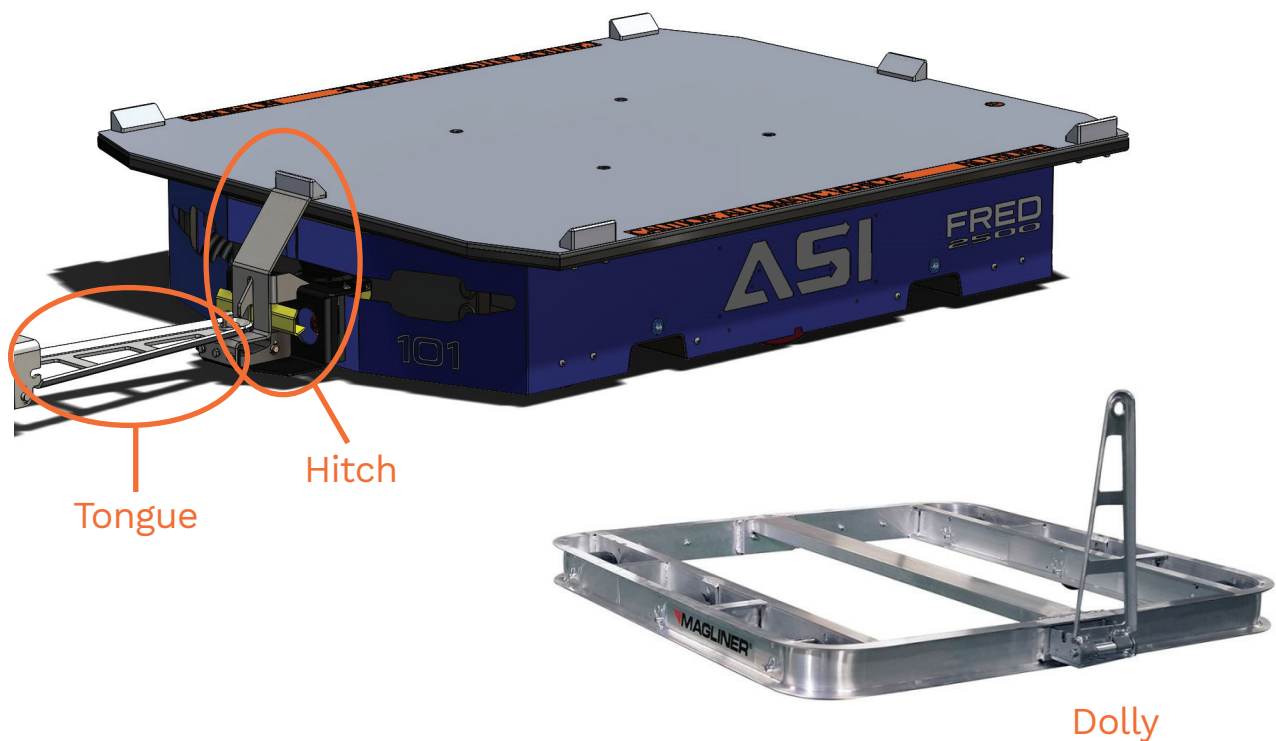

## FRED2500 OPTION

### PURPOSE

The Towing option allows FRED to tow loads greater than 2,500Lbs, depending on Dolly capacity. This option also enables the quick removal of loads from FRED without waiting for an available forklift.

### WHAT'S INCLUDED

The towing option uses a spring energized hitch to hold the dolly tongue to the hitch on FRED. Dollies are available in various sizes.